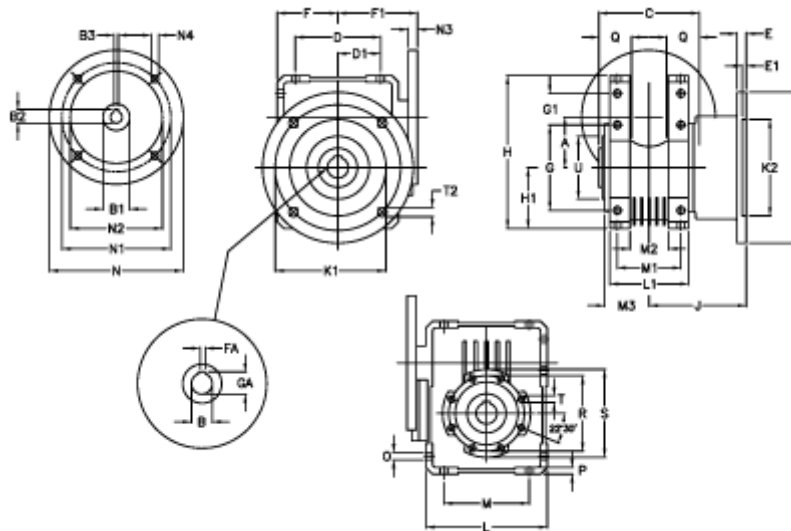

Article number: 392208602344136

Description: Worm Gear with Torque Limiter
W86 L2-UF-23-P100 B14

Measures

A = 86.90	E = 15	H = 245.5	M = 144	N4 = 8,5	U = 110
B = 35	E1 = 6	H1 = 100.0	M1 = 101	O = 11.5	
B1 E7 = 28	F = 100	J = 151.0	M2 = 57	P = 11	
B2 = 31.3	F1 = 136	K = 210	M3 = 65	Q = 45	
B3 H9 = 8	FA = 10	K1 = 176	N = 160	R = 130	
C = 140	G = 144	K2 = 152	N1 = 130	S = 150	
D = 144.0	G1 = 45.5	L = 200	N2 = 110	T = M10x18	
D1 = 72.0	GA = 38.3	L1 = 125	N3 = 10.0	T2 = 12.5	